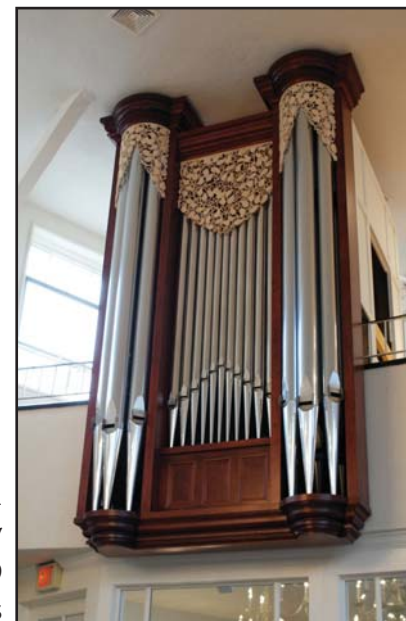

1184 Woodland St. SW
 Hartville, Ohio 44632
 330-577-8800
 EMAIL: cek@keggorgan.com
 www.keggorgan.com

St. Gabriel Church Saddle River, New Jersey

2009

3 manuals, 31 ranks

Great

Manual I	
Violone	16'
Principal	8'
Violone	8'
Rohrflute	8' +
Harmonic Flute	8' +
Flauto Dolce	8' +
Flute Celeste TC	8' +
Octave	4'
Flute	4' +
Twelfth	2 ² / ₃ '
Fifteenth	2'
Mixture	IV
Trumpet	8' +
Clarinet	8' +
Tremulant	
Chimes	
Zimbelstern ~	
+ Enclosed	
~ 5 handbells	