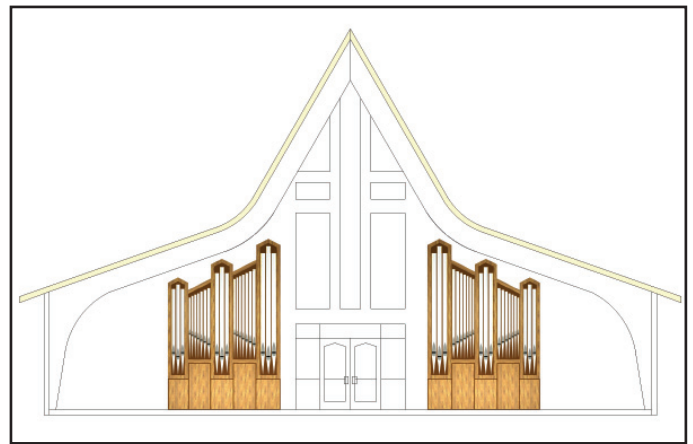

St. Stephen Martyr Lutheran Church
Canton, Ohio
2011
2 manuals, 12 ranks

Great

Manual I
8' Principal
8' Gedeckt
8' Rohrflute *
8' Viola *
8' Viola Celeste *
4' Octave
4' Flute *
2' Fifteenth
III Mixture
8' Trumpet *
8' Oboe *
Trinity Chimes
Trinity Zimbelstern
Swell to Great 8

*From Swell, enclosed

Zimbelstern
Speed
Volume
Start delay

Chime Volume

Swell

Manual II
8' Rohrflute
8' Viola
8' Viola Celeste TC
4' Principal
4' Flute
2²/₃' Nazard TC
2' Octave
2' Flute
1¹/₃' Quinte'
16' Bassoon TC
8' Trumpet
8' Oboe
4' Clarion
Tremulant
Swell to Swell 16
Swell Unison Off
Swell to Swell 4

Pedal

16' Bourdon
8' Principal
8' Flute
8' Viola
4' Octave
16' Trumpet
8' Trumpet
4' Clarion
4' Oboe
Great to Pedal 8
Swell to Pedal 8
Swell to Pedal 4